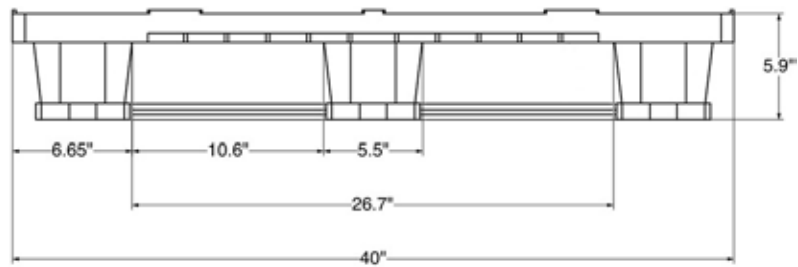

# CPP 336 48x40 + Deck

101099 Export Pallet

Phone: (800) 827-2474

Website: [www.tranpak.com](http://www.tranpak.com)

Address: 1209, Victory Ln. Madera, CA 93637

The information contained in this drawing is the sole property of TranPak Inc.