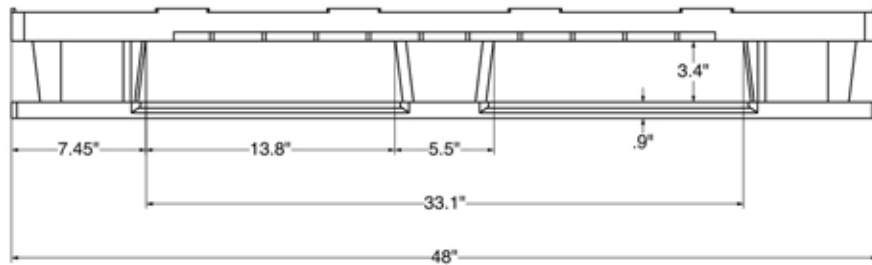

# CPP 336 48x40 + Deck

101099 Export Pallet

Phone: (800) 827-2474

Website: [www.tranpak.com](http://www.tranpak.com)

Address: 1209, Victory Ln. Madera, CA 93637

The information contained in this drawing is the sole property of TranPak Inc.