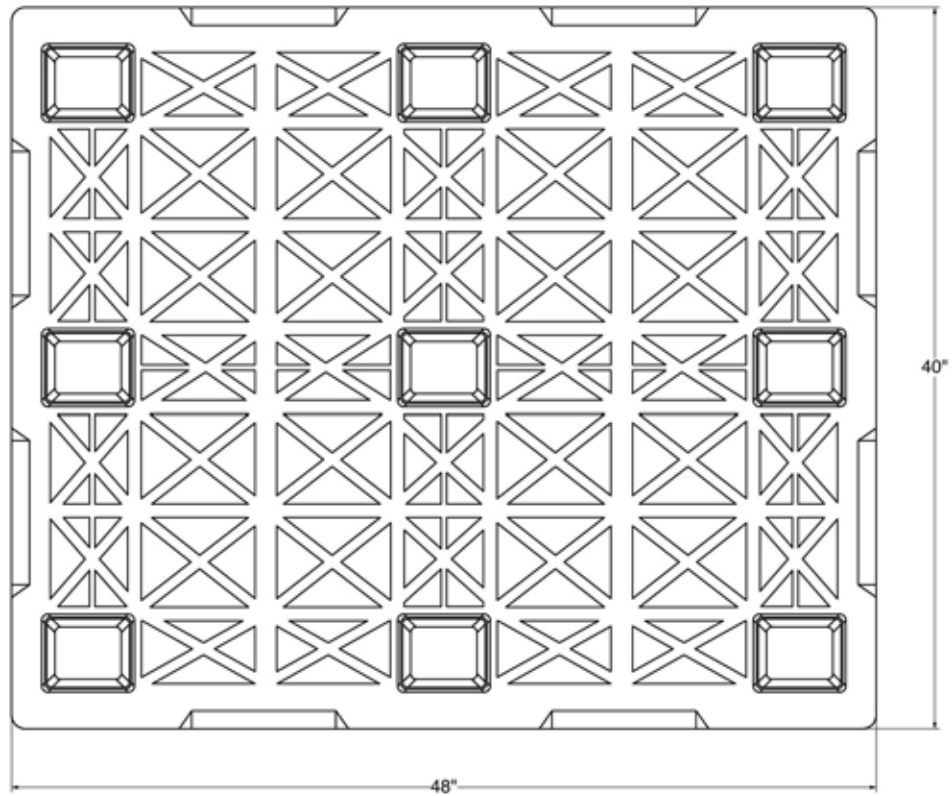

Impala 48x40

105901 Export Pallet

Phone: (800) 827-2474

Website: www.tranpak.com

Address: 1209, Victory Ln. Madera, CA 93637