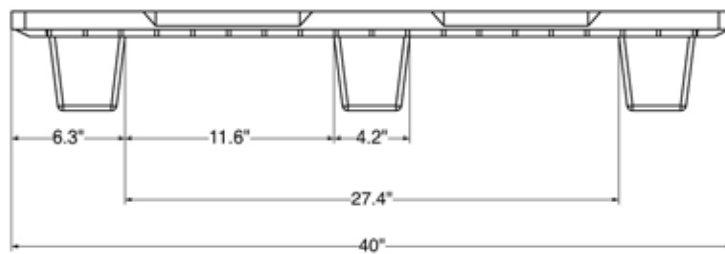

Impala 48x40

105901 Export Pallet

Phone: (800) 827-2474

Website: www.tranpak.com

Address: 1209, Victory Ln. Madera, CA 93637