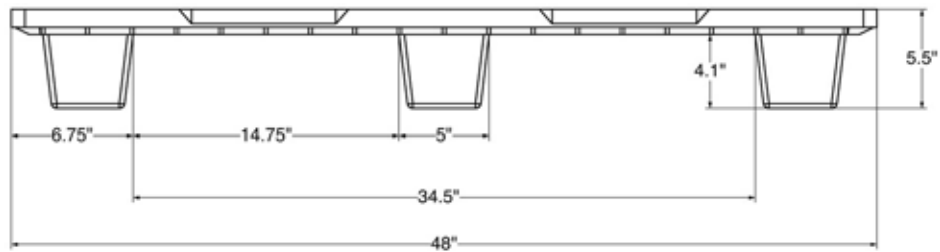

Impala 48x40

105901 Export Pallet

Phone: (800) 827-2474

Website: www.tranpak.com

Address: 1209, Victory Ln. Madera, CA 93637