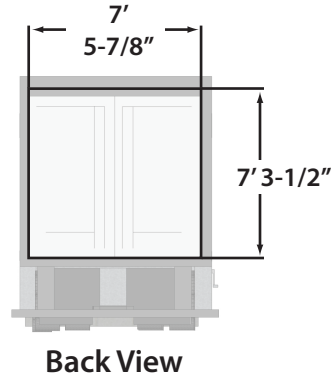

20' Reefer

Shipping Container

48x40
Configuration

8 pallets
on floor

43x43
Configuration

8 pallets
on floor