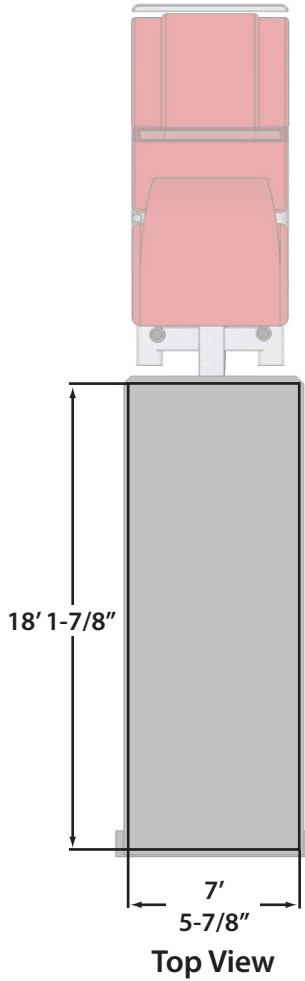

20' Reefer

Shipping Container

48x40
Configuration

8 pallets
on floor

43x43
Configuration

8 pallets
on floor