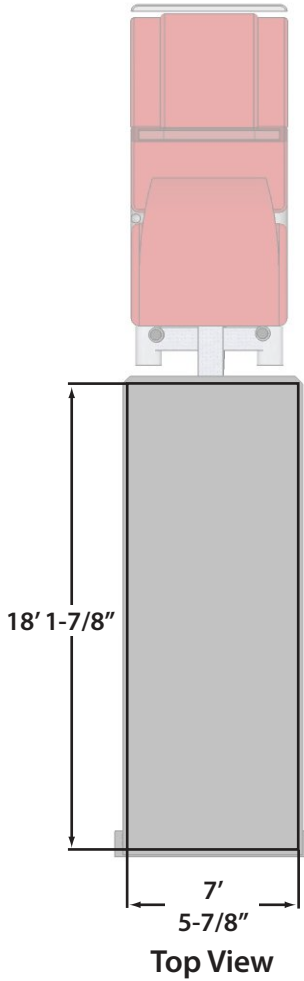

20' Reefer

Shipping Container

48x40 Configuration

8 pallets on floor

43x43 Configuration

8 pallets on floor