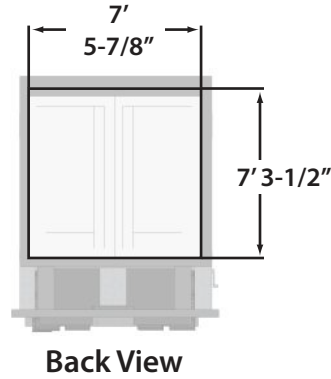

20' Reefer

Shipping Container

48x40 Configuration

8 pallets on floor

43x43 Configuration

8 pallets on floor