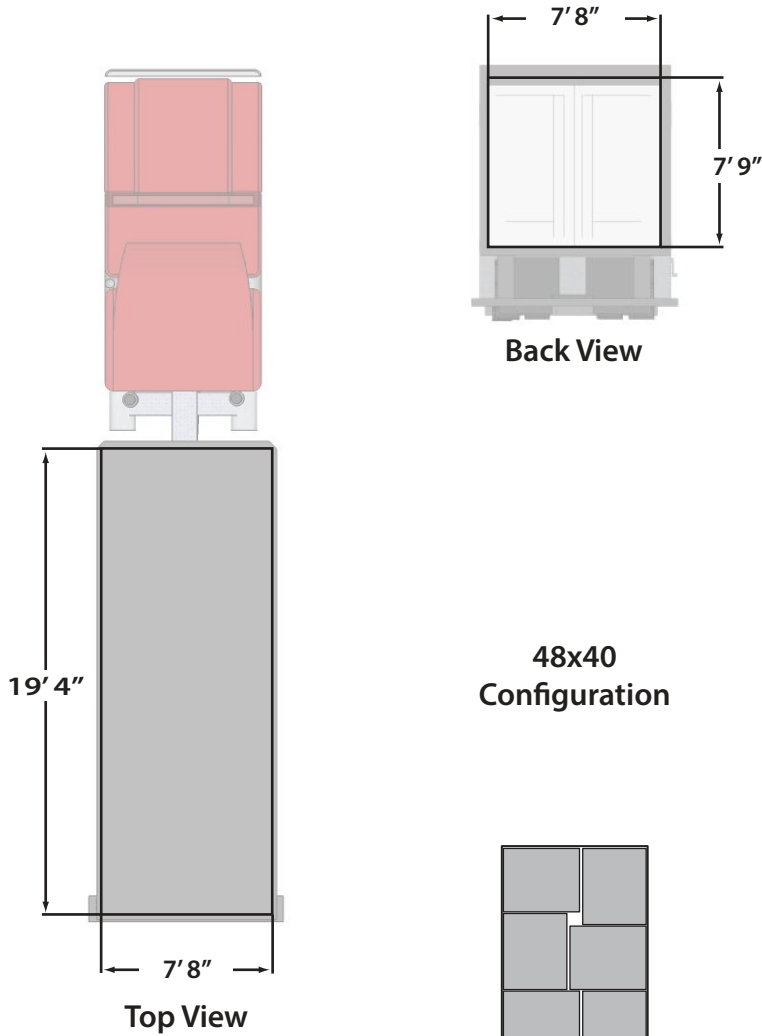

20' Standard Shipping Container

**48x40
Configuration**

**10 pallets
on floor**

**45x45
Configuration**

**10 pallets
on floor**

**43x43
Configuration**

**10 pallets
on floor**