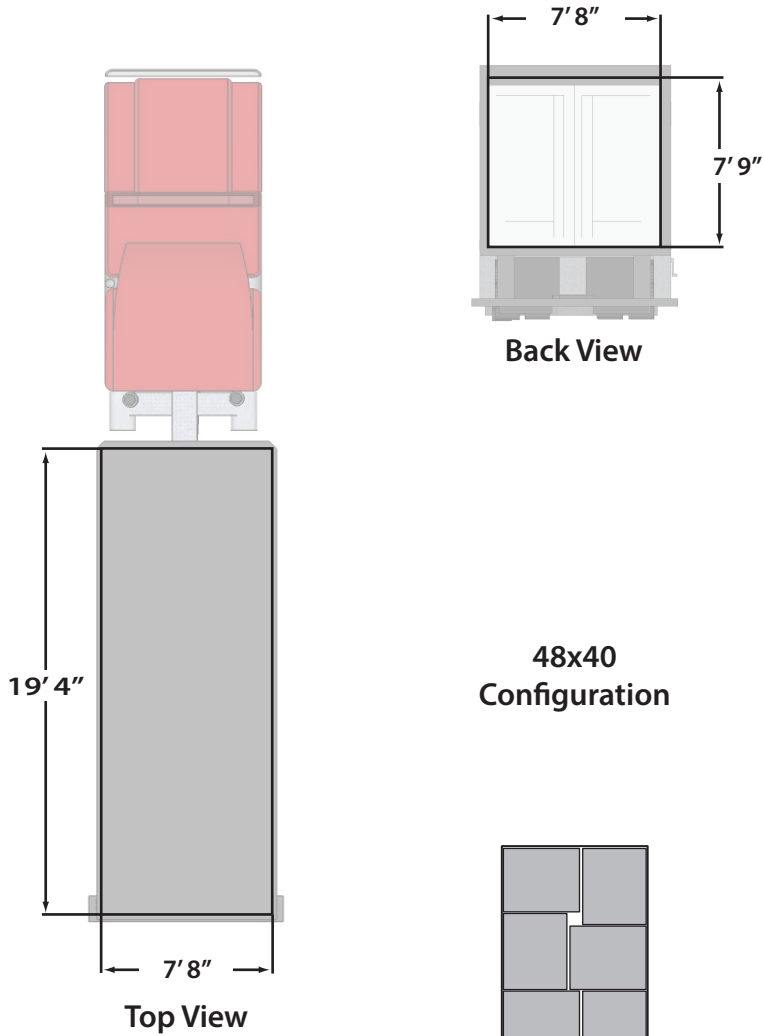

20' Standard Shipping Container

**48x40
Configuration**

**10 pallets
on floor**

**45x45
Configuration**

**10 pallets
on floor**

**43x43
Configuration**

**10 pallets
on floor**