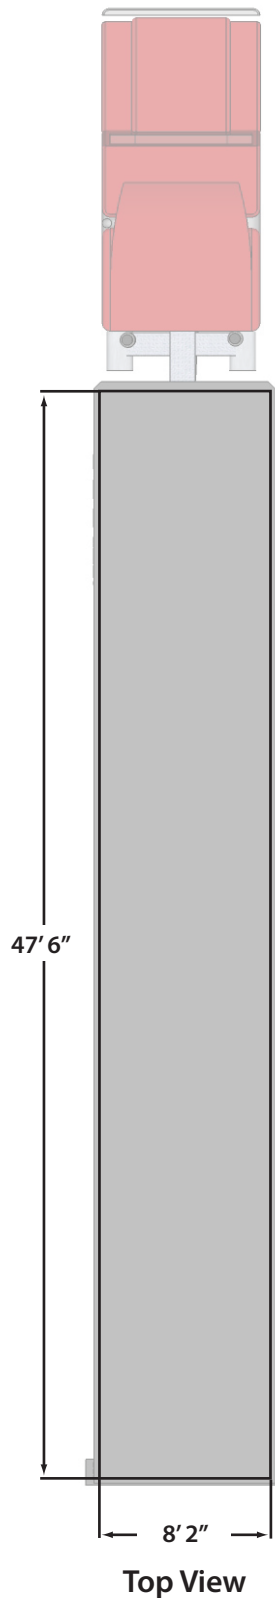

48' Standard Shipping Container

48x48
Configuration

22 pallets
on floor

48x45
Configuration

24 pallets
on floor

48x40
Configuration

28 pallets
on floor