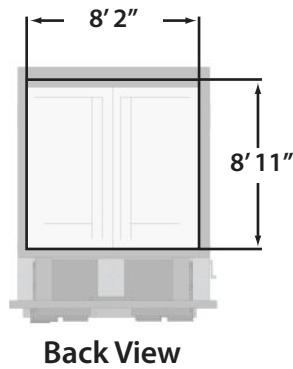

48' Standard Shipping Container

48x48
Configuration

22 pallets
on floor

48x45
Configuration

24 pallets
on floor

48x40
Configuration

28 pallets
on floor