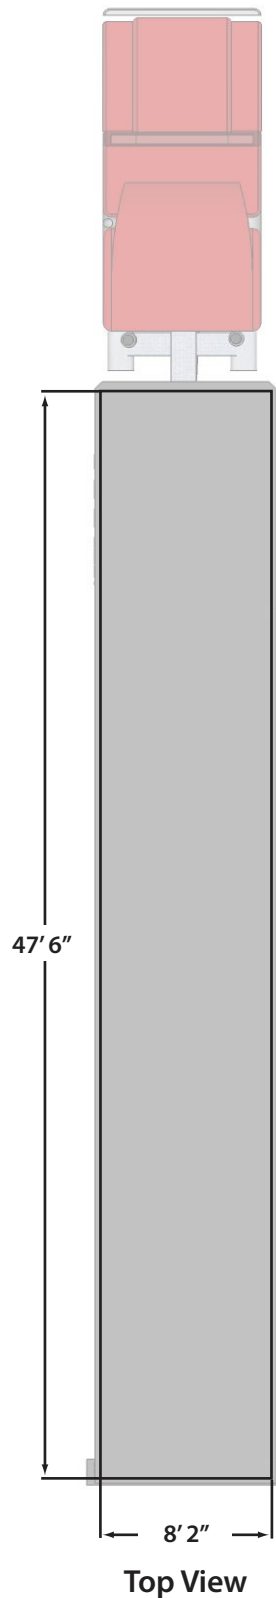

48' Standard Shipping Container

48x48
Configuration

22 pallets
on floor

48x45
Configuration

24 pallets
on floor

48x40
Configuration

28 pallets
on floor