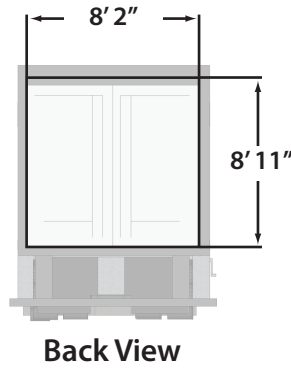

48' Standard Shipping Container

48x48
Configuration

22 pallets
on floor

48x45
Configuration

24 pallets
on floor

48x40
Configuration

28 pallets
on floor