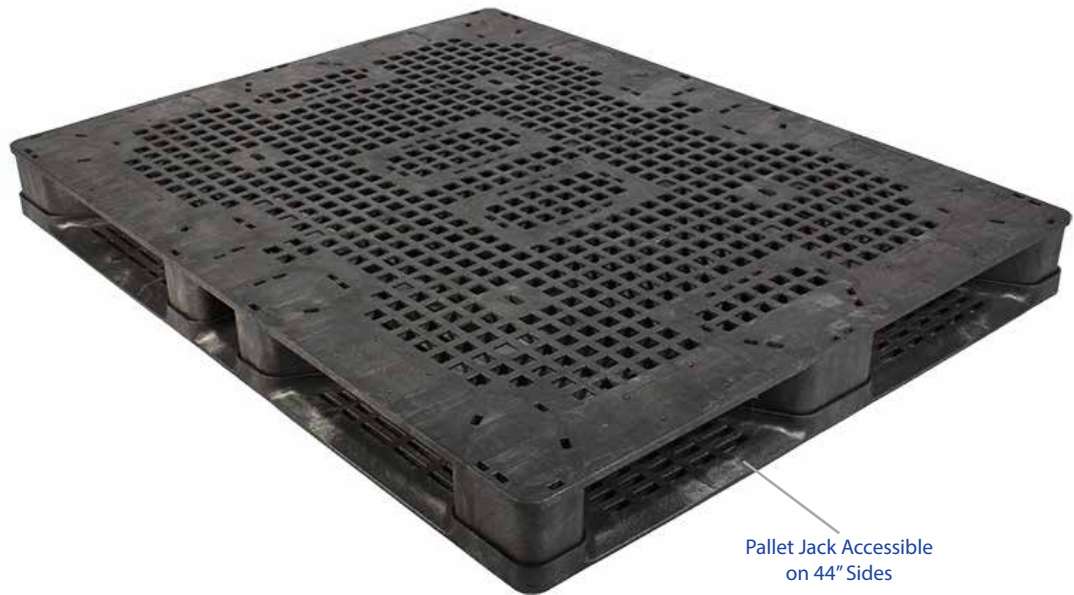

44x56x5.1

Reusable Pallet

SPECIFICATIONS	
Item #	113501
Dimensions	56" x 44" x 5.1"
Weight	61 lbs
Static (Floor) Capacity	30,000 lbs
Dynamic (Forklift) Capacity	4,000 lbs
Racking (Edge) Capacity ⁽¹⁾	NA
# In A Stack (LTL / FTL) ⁽²⁾	18 / 20
Truckload Qty	440
Material	HDPE

Two-piece design for heavy duty applications.

⁽¹⁾Rated racking capacity is for standard edge racking where pallet is only supported by two points at the edges. Racking capacity for other types of racks will be different. Nominal specifications subject to change without notice. Product performance characteristics vary with application.

⁽²⁾# In A Stack: LTL (Less Than Truckload) = is based upon 96" height of standard LTL carriers. FTL (Full Truckload) = is based upon height of standard 53' trailers.

Pallet Jack Accessible on 44" Sides