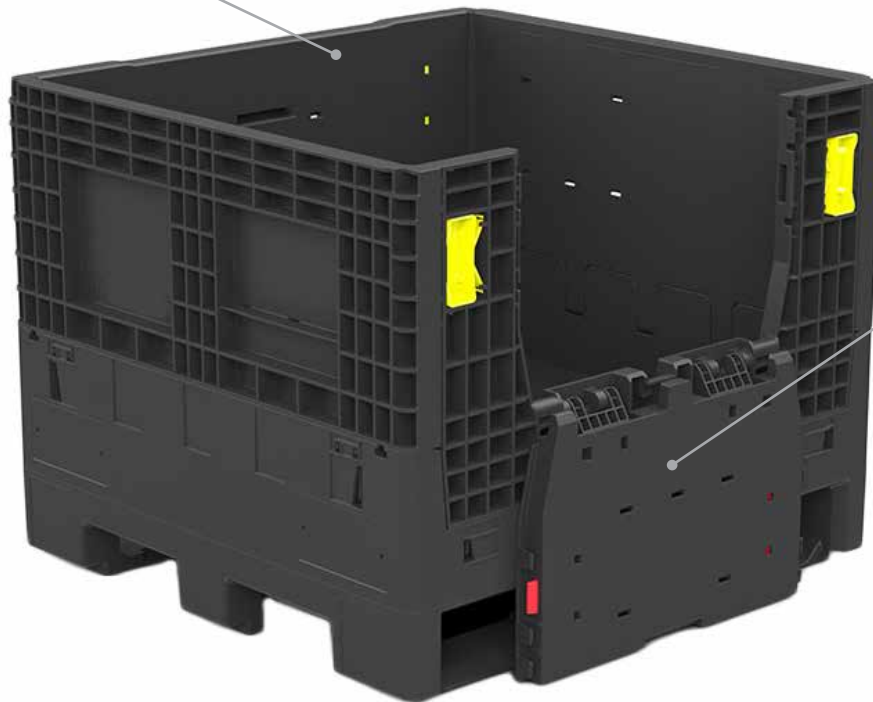

Velocity Bin

32x30x25 Collapsible Bin

SPECIFICATIONS	
Item #	306007
Exterior Dimensions	32.0" x 30.0" x 25.0"
Interior Dimensions	29.5" x 27.5" x 19.3"
Load Capacity (ft³)	8.7 ft³
Truckload Quantity (collapsed)	540
Truckload Quantity (assembled)	240
Weight (lbs)	50 lbs

12.6" height when collapsed to maximize storage when empty.

Contact your TranPak sales representative to discuss your application and maximum load capacities for the Velocity Bin V2.

All plastic construction for smooth operation