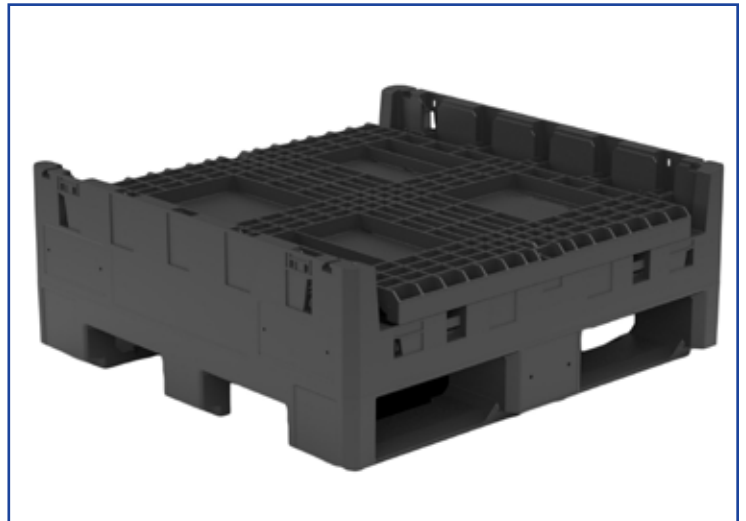

Velocity Bin

32x30x25 Collapsible Bin

SPECIFICATIONS	
Item #	306007
Exterior Dimensions	32.0" x 30.0" x 25.0"
Interior Dimensions	29.5" x 27.5" x 19.3"
Load Capacity (ft³)	8.7 ft³
Truckload Quantity (collapsed)	540
Truckload Quantity (assembled)	240
Weight (lbs)	50 lbs

12.6" height when collapsed to maximize storage when empty.

Contact your TranPak sales representative to discuss your application and maximum load capacities for the Velocity Bin V2.

All plastic construction for smooth operation