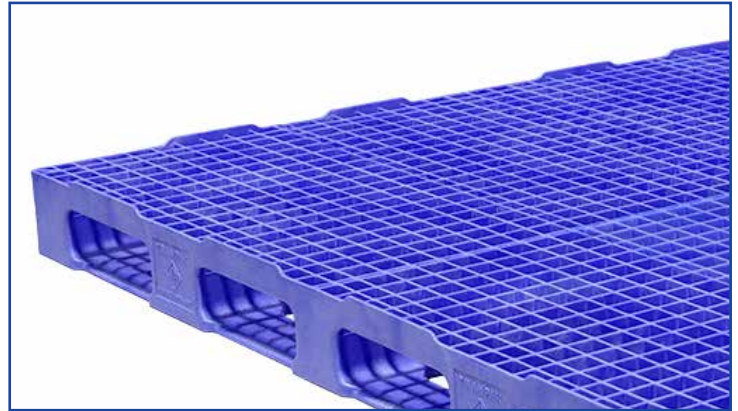

75x75

Reusable Pallet

SPECIFICATIONS	
Item #	CP-75x75-02
Dimensions	75" x 75" x 6.1"
Weight	137 lbs
# In A Stack (LTL / FTL) ⁽¹⁾	15 / 17
Material	HDPE

⁽¹⁾# In A Stack: LTL (Less Than Truckload) = is based upon 96" height of standard LTL carriers. FTL (Full Truckload) = is based upon height of standard 53' trailers..

Searching for an oversized plastic pallet that can handle your larger loads? This 75x75 stackable pallet is a great choice for your specialized needs. Contact a TranPak sales representative today to learn more.